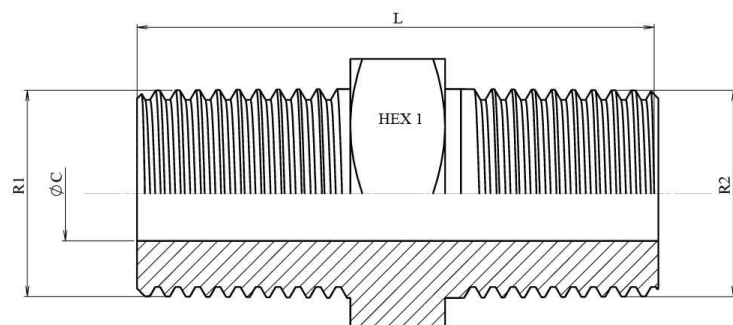

Adaptadores BSP

Uniones rectas macho

Adaptador macho - macho BSPT

Acero Inoxidable AISI 316-L

Artículo	R1	R2	L	HEX 1	ØC
Z10160402	1/4" BSPT	1/8" BSPT	30	14	6
Z10160404	1/4" BSPT	1/4" BSPT	33	14	6
Z10160606	3/8" BSPT	3/8" BSPT	34	19	8
Z10160808	1/2" BSPT	1/2" BSPT	45	22	11
Z10161212	3/4" BSPT	3/4" BSPT	48	27	16
Z10161616	1" BSPT	1" BSPT	57	36	22
Z10162020	1" 1/4 BSPT	1" 1/4 BSPT	62	46	28,5
Z10162424	1" 1/2 BSPT	1" 1/2 BSPT	64	50	33
Z10163232	2" BSPT	2" BSPT	75	65	46